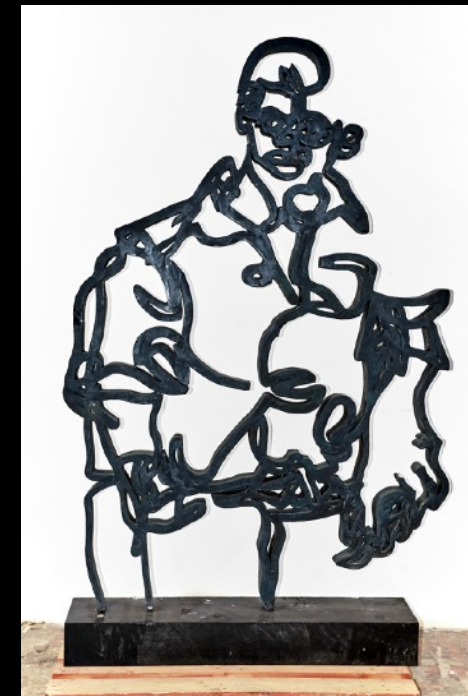

The Portrait, 2020

Sculpture bronze, socle granit
H150 cm / 138 kg
H200 cm / 270 kg

Portrait, 2014

Acrylique sur toile
40,5 x 31 cm

Intrigued Man, 2020

Sculpture bronze, socle granit
H150 cm, 75 kg
H200 cm, 200 kg

Standing Man, 2020

Sculpture bronze, socle granit
H150 cm, 97 kg
H200 cm, 252 kg

My Brother, 2020

Sculpture bronze, socle granit
150 cm, 86 kg

Sitting Man, 2020

Sculpture bronze, socle granit
150 cm, 79 kg

Sitting Man, 2014

Acrylique sur toile
40 x 30 cm

Thoughtful Man, 2020

Sculpture bronze, socle granit
150 cm, 120 kg
200 cm, 277 kg

Contre le mur, 2020

Sculpture bronze, socle granit
150 cm, 208 kg
200 cm, 280 kg

The Guitar, 2020

Sculpture bronze, socle granit
150 cm, 114 kg

Seigneur Tárrega, 1994

Technique mixte sur toile
46 x 33 cm