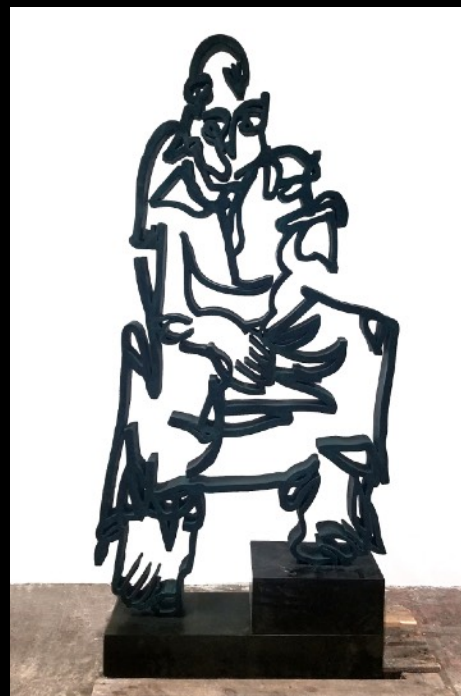

The Portrait, 2020

Sculpture bronze, socle granit
H150 cm / 138 kg
H200 cm / 270 kg

Portrait, 2014

Acrylique sur toile
40,5 x 31 cm

Intrigued Man, 2020

Sculpture bronze, socle granit
H150 cm, 75 kg
H200 cm, 200 kg

Standing Man, 2020

Sculpture bronze, socle granit
H150 cm, 97 kg
H200 cm, 252 kg

My Brother, 2020

Sculpture bronze, socle granit
150 cm, 86 kg

Sitting Man, 2020

Sculpture bronze, socle granit
150 cm, 79 kg

Sitting Man, 2014

Acrylique sur toile
40 x 30 cm

Thoughtful Man, 2020

Sculpture bronze, socle granit
150 cm, 120 kg
200 cm, 277 kg

Contre le mur, 2020

Sculpture bronze, socle granit
150 cm, 208 kg
200 cm, 280 kg

The Guitar, 2020

Sculpture bronze, socle granit
150 cm, 114 kg

Seigneur Tárrega, 1994

Technique mixte sur toile
46 x 33 cm